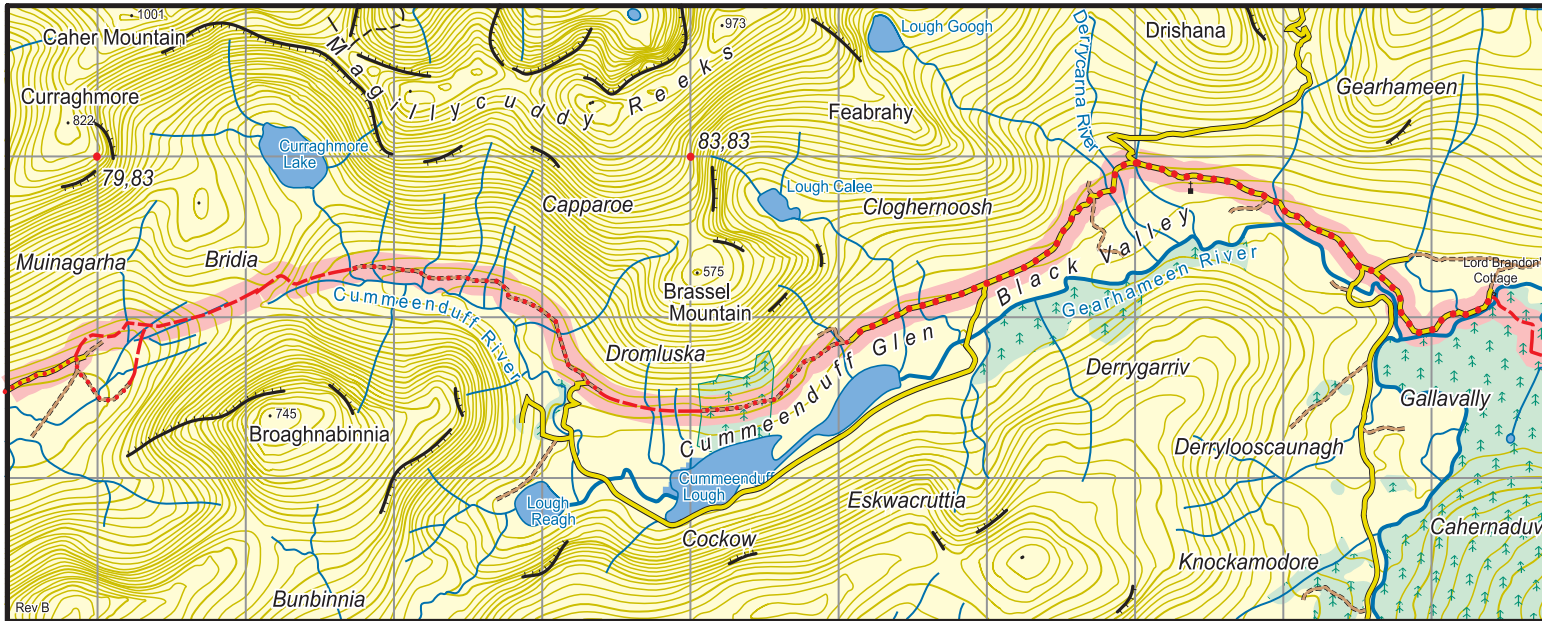

Kerry Way : Map 3 Black Valley to Bridia Pass

	National Road
	Main Road
	Minor Road
	Forest/ Dirt Road
	Track
	Rough Path/ No path
	Major power line
	Railway
	County boundary
	Cliff - impassable/small
	Forest - conifer/deciduous
	Car Park
	Church

The National Trails Office encourages trail users to apply the Leave No Trace principles:

1. Plan ahead and prepare
2. Be considerate of others
3. Respect farm animals and wildlife
4. Travel and camp on durable ground
5. Leave what you find
6. Dispose of waste properly
7. Minimise the affects of fire