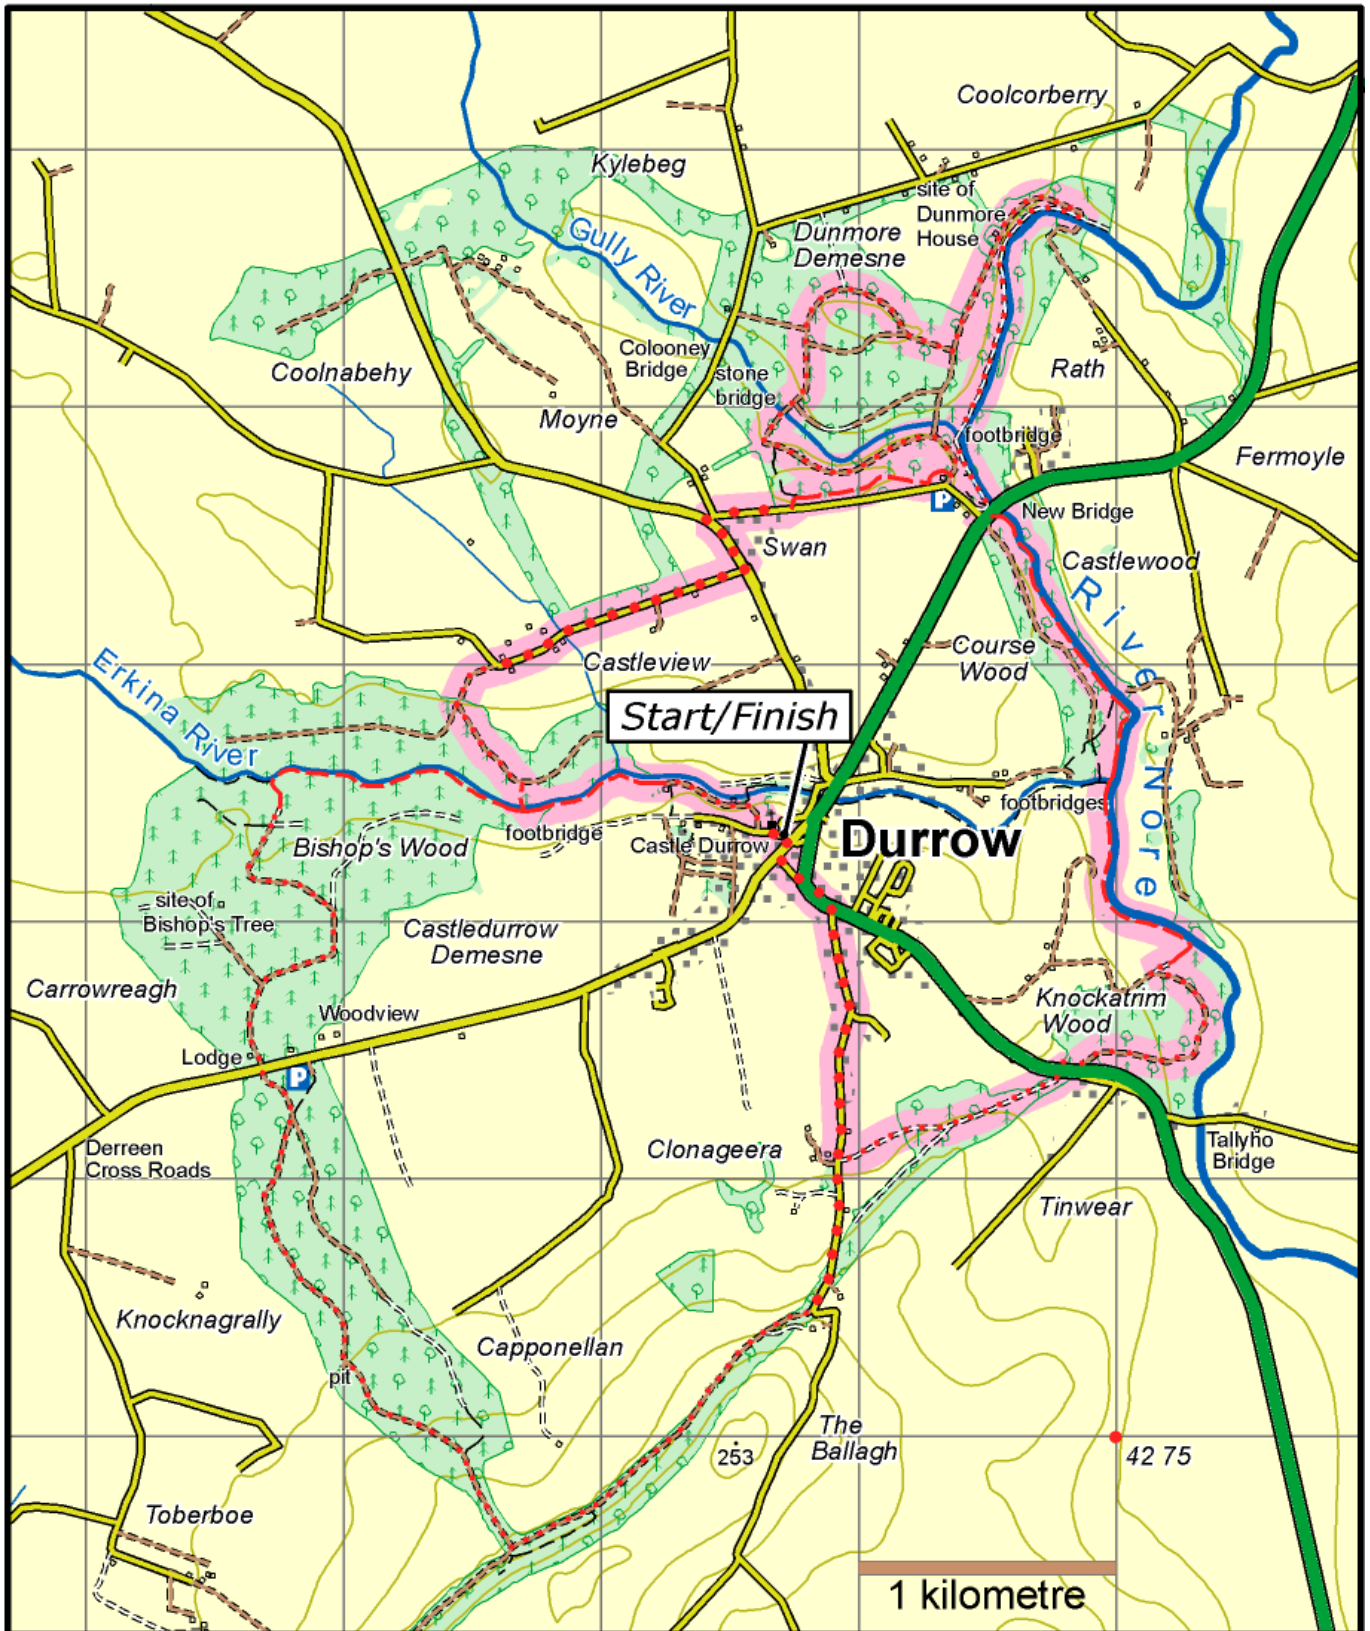

# Dunmore Woods Loop

This map is made available from the National Trails Office / Irish Sports Council, produced by EastWest mapping. The map is intended for personal use only and should not be modified, republished or transmitted in any form without the permission of the National Trails Office. The representation of a track or path on this map does not indicate a right of way. The map includes Ordnance Survey Ireland data made available for display under Permit No. 8658. (c) Ordnance Survey Ireland / Government of Ireland.