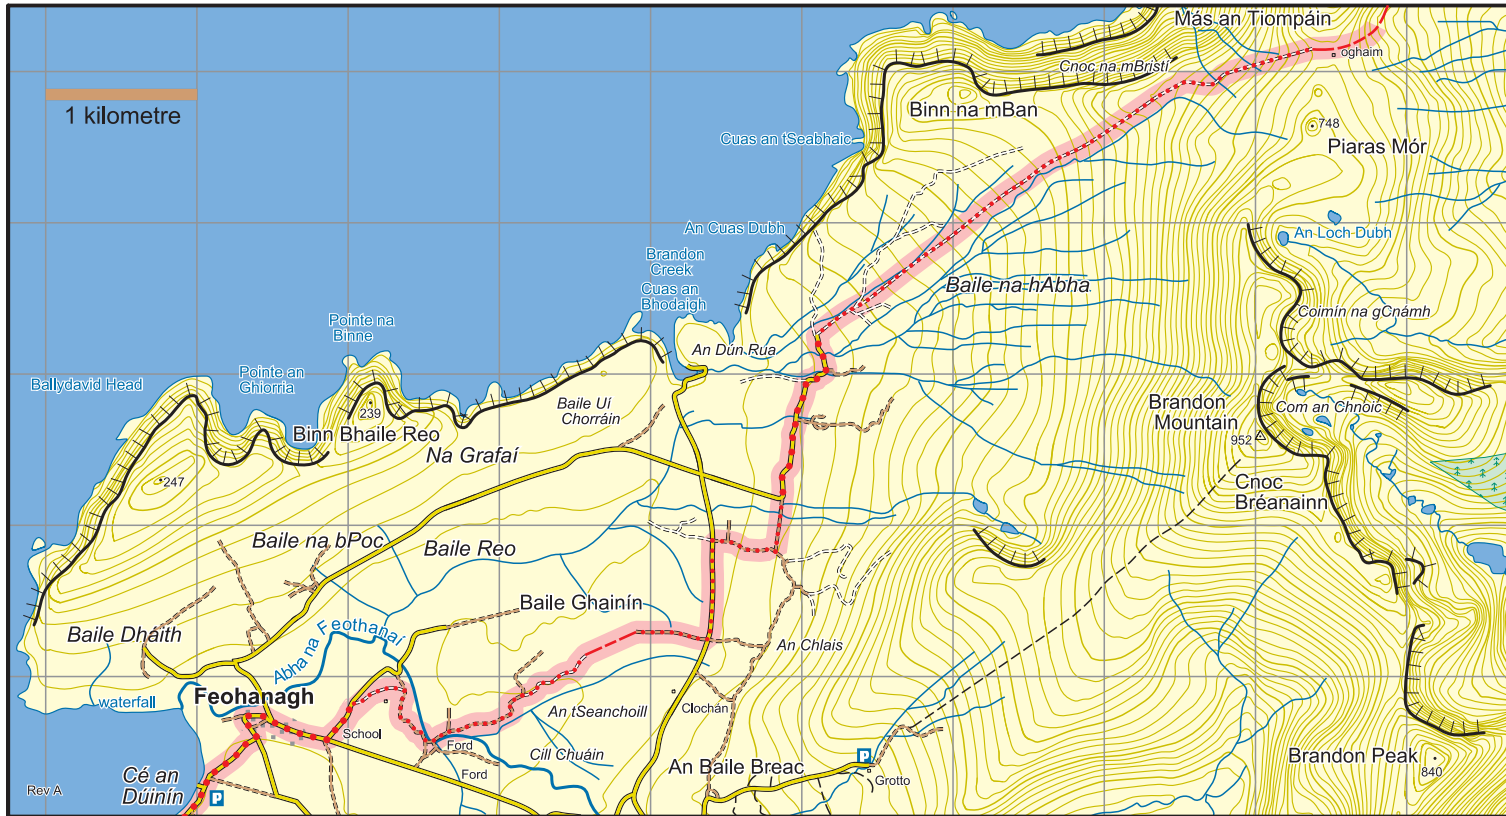

Dingle Way : Map 9 Feohanagh to Más an Tiompáin

	National Road
	Main Road
	Minor Road
	Forest/ Dirt Road
	Track
	Rough Path/ No path
	Major power line
	Railway
	County boundary
	Cliff - impassable/small
	Forest - conifer/deciduous
	Car Park
	Church

The National Trails Office encourages trail users to apply the Leave No Trace principles:

1. Plan ahead and prepare
2. Be considerate of others
3. Respect farm animals and wildlife
4. Travel and camp on durable ground
5. Leave what you find
6. Dispose of waste properly
7. Minimise the affects of fire