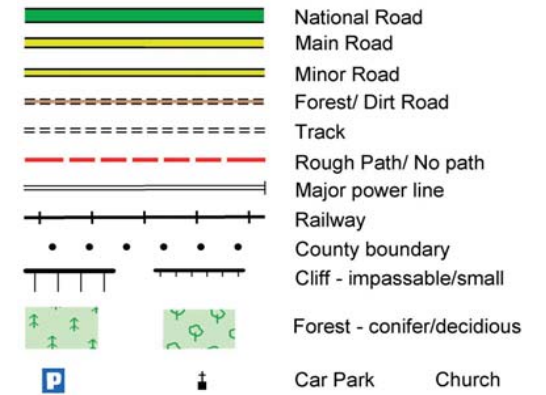

Dingle Way : Map 1 Tralee to Derrymore

The National Trails Office encourages trail users to apply the Leave No Trace principles:

1. Plan ahead and prepare
2. Be considerate of others
3. Respect farm animals and wildlife
4. Travel and camp on durable ground
5. Leave what you find
6. Dispose of waste properly
7. Minimise the affects of fire