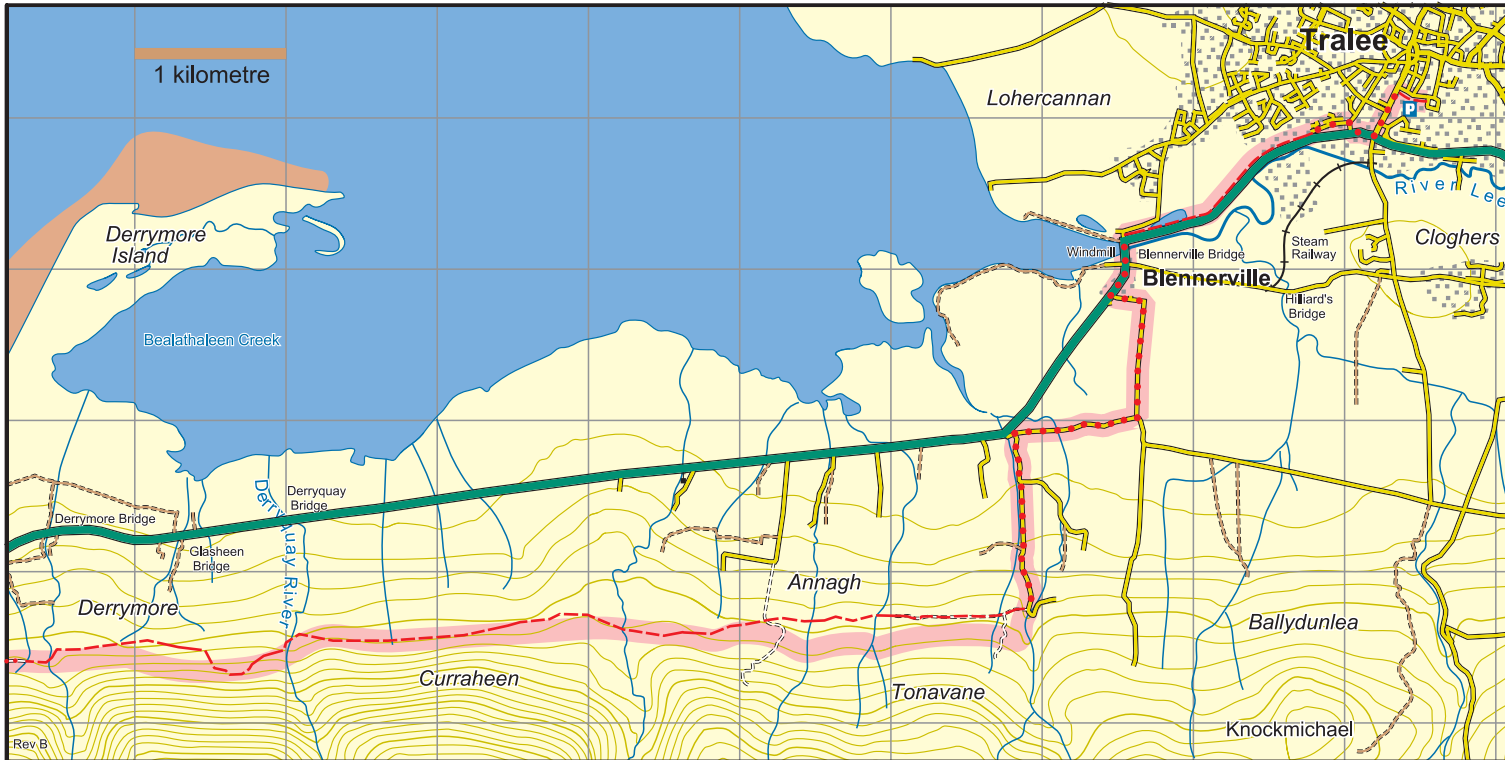

Dingle Way : Map 1 Tralee to Derrymore

The National Trails Office encourages trail users to apply the Leave No Trace principles:

1. Plan ahead and prepare
2. Be considerate of others
3. Respect farm animals and wildlife
4. Travel and camp on durable ground
5. Leave what you find
6. Dispose of waste properly
7. Minimise the affects of fire