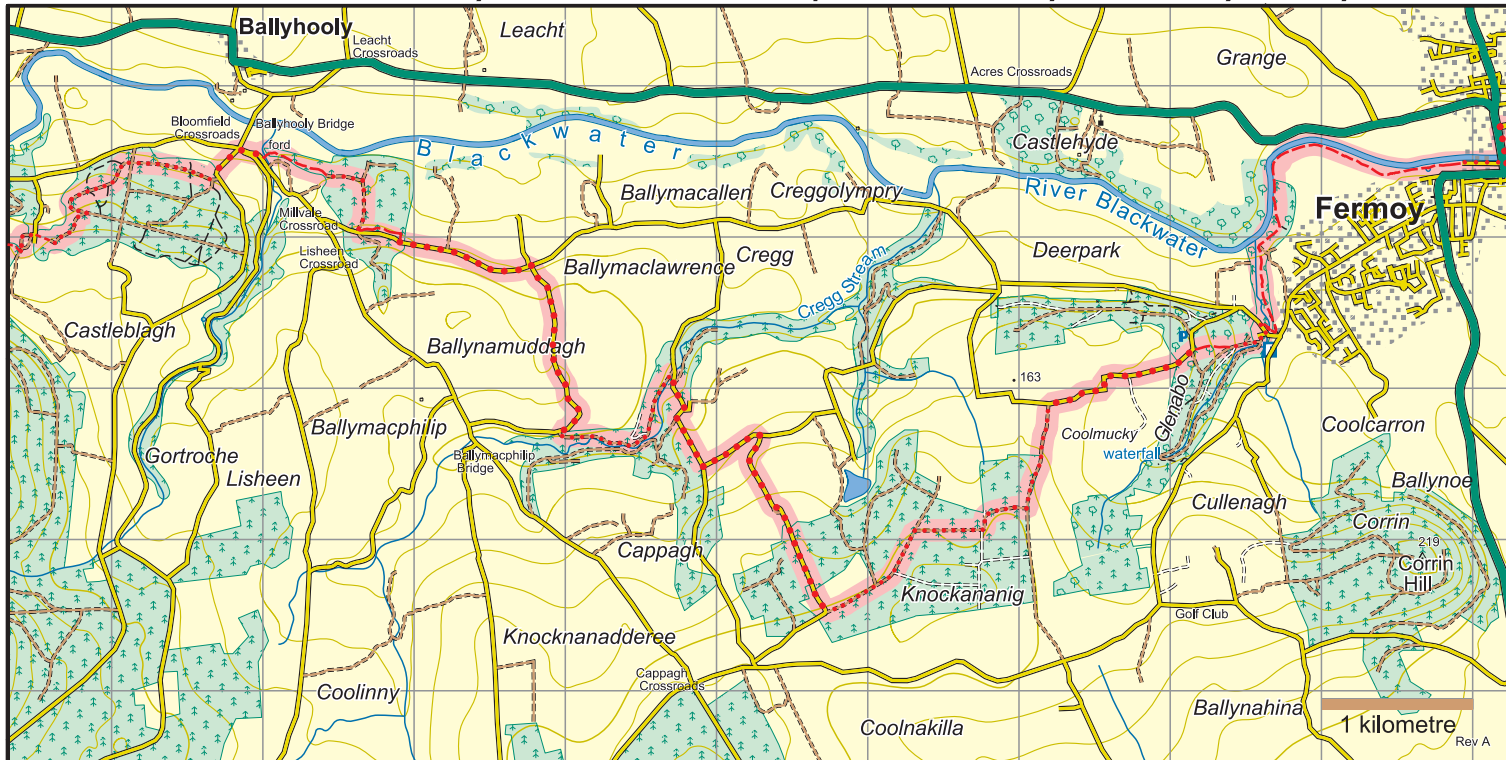

Blackwater Way Avondhu : Map 5 Fermoy to Ballyhooly

	National Road
	Main Road
	Minor Road
	Forest/ Dirt Road
	Track
	Rough Path/ No path
	Major power line
	Railway
	County boundary
	Cliff - impassable/small
	Forest - conifer/deciduous
	Car Park
	Church

The National Trails Office encourages trail users to apply the Leave No Trace principles:

1. Plan ahead and prepare
2. Be considerate of others
3. Respect farm animals and wildlife
4. Travel and camp on durable ground
5. Leave what you find
6. Dispose of waste properly
7. Minimise the affects of fire