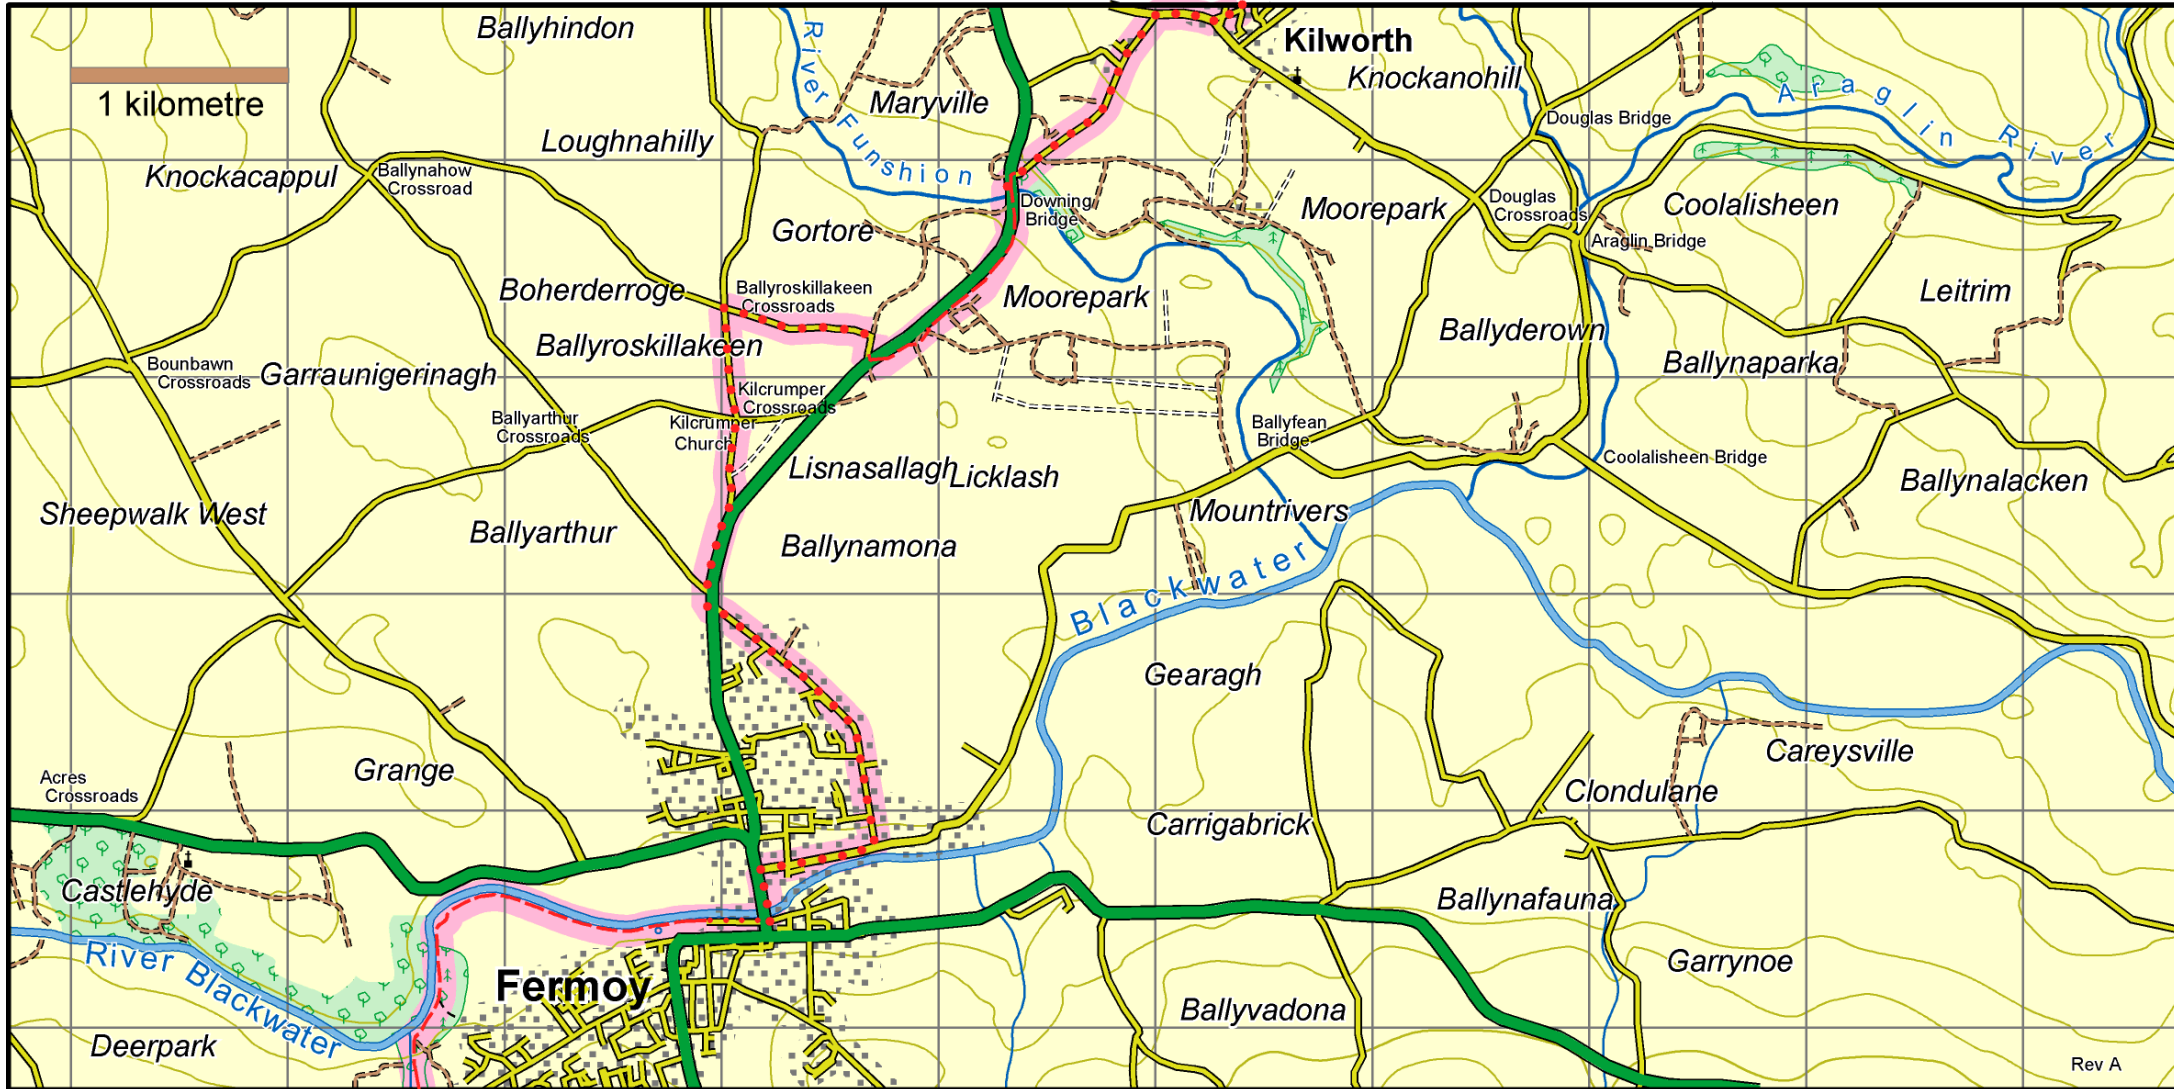

Blackwater Way Avondhu : Map 4 Kilworth to Fermoy

This map is made available from the National Trails Office / Irish Sports Council, produced by EastWest mapping. The map is intended for personal use only and should not be modified, republished or transmitted in any form without the permission of the Irish Sports Council's National Trails Office. The representation of a track or path on this map does not indicate a right of way. The map includes Ordnance Survey Ireland data made available for display under Permit No. 8658. (c) Ordnance Survey Ireland / Government of Ireland.