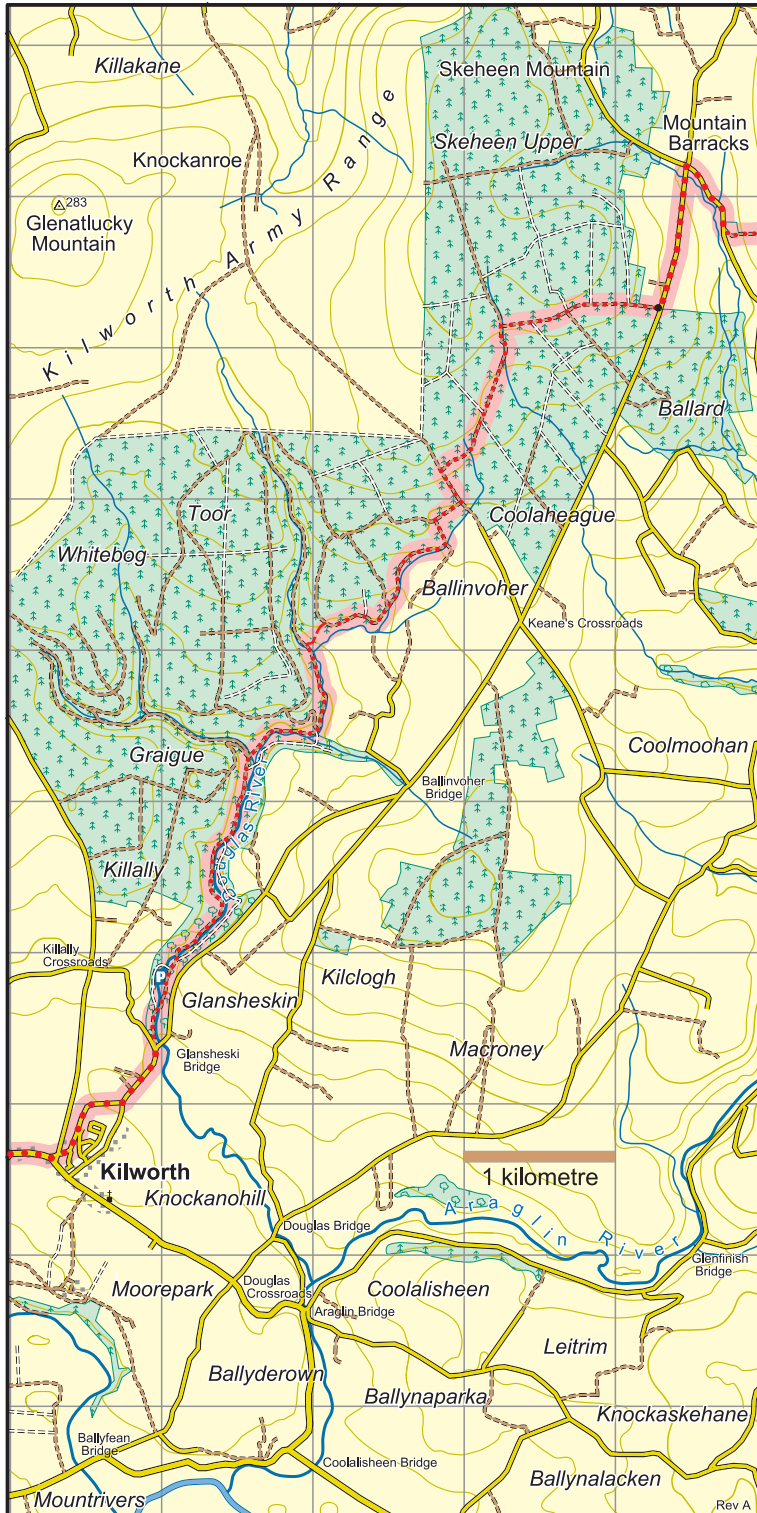

Blackwater Way Avondhu Map 3 Mountain Barracks to Kilworth

The National Trails Office encourages trail users to apply the Leave No Trace principles:

1. Plan ahead and prepare
2. Be considerate of others
3. Respect farm animals and wildlife
4. Travel and camp on durable ground
5. Leave what you find
6. Dispose of waste properly
7. Minimise the affects of fire