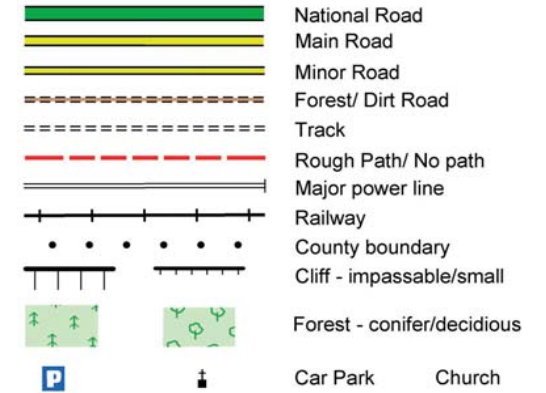

Beara Way : Map 10 Ardroom to Lauragh

The National Trails Office encourages trail users to apply the Leave No Trace principles:

1. Plan ahead and prepare
2. Be considerate of others
3. Respect farm animals and wildlife
4. Travel and camp on durable ground
5. Leave what you find
6. Dispose of waste properly
7. Minimise the affects of fire