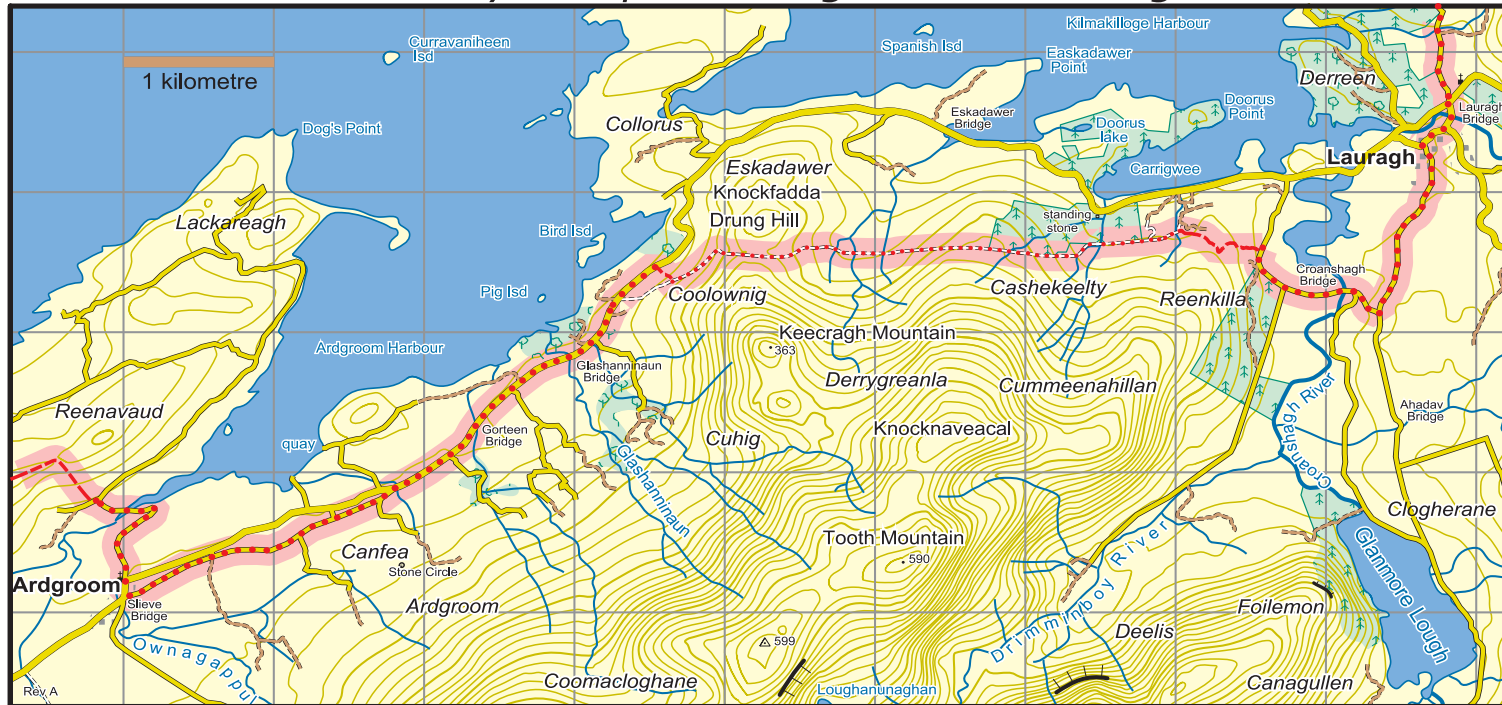

Beara Way : Map 10 Ardroom to Lauragh

The National Trails Office encourages trail users to apply the Leave No Trace principles:

1. Plan ahead and prepare
2. Be considerate of others
3. Respect farm animals and wildlife
4. Travel and camp on durable ground
5. Leave what you find
6. Dispose of waste properly
7. Minimise the affects of fire