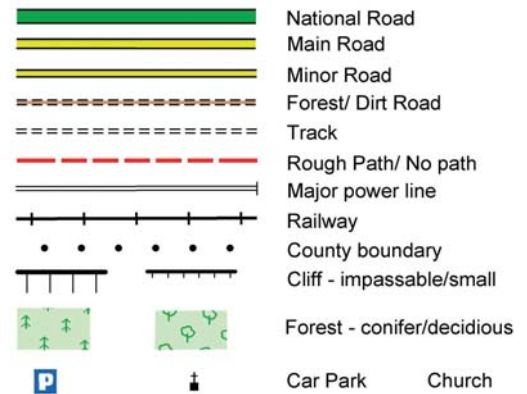

# Barrow Way : Map 9 Milford to Bagenalstown

The National Trails Office encourages trail users to apply the Leave No Trace principles:

1. Plan ahead and prepare
2. Be considerate of others
3. Respect farm animals and wildlife
4. Travel and camp on durable ground
5. Leave what you find
6. Dispose of waste properly
7. Minimise the affects of fire